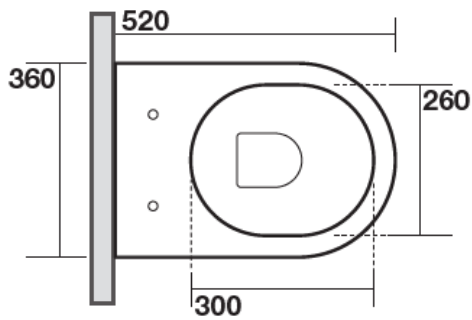

FLO NoRim PEDESTAL PAN & SEAT

KERASAN

Code - FLO-PED-NR-SL

Includes:

311201 Flo Pan

319101 Flo Slim Soft Close Seat

90mm S Trap Connector

Suitable for use with all
TECE Floor Mount Cisterns

Manufactured in Italy
2 Years Warranty

Proudly imported and distributed by
Gro Agencies Pty Ltd
Unit 2 / 37 Howe St, Osborne Park, WA, 6017
P 08 9446 3288 E info@groagencies.com.au W www.groagencies.com.au