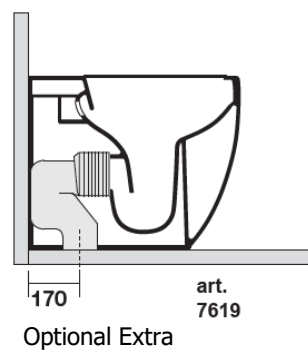

FLO NoRim PEDESTAL PAN & SEAT

KERASAN

Code - FLO-PED-NR-SL

Includes:

311201 Flo Pan

319101 Flo Slim Soft Close Seat

90mm S Trap Connector

Suitable for use with all
TECE Floor Mount Cisterns

Manufactured in Italy
2 Years Warranty

Proudly imported and distributed by
Gro Agencies Pty Ltd
Unit 2 / 37 Howe St, Osborne Park, WA, 6017
P 08 9446 3288 E info@groagencies.com.au W www.groagencies.com.au