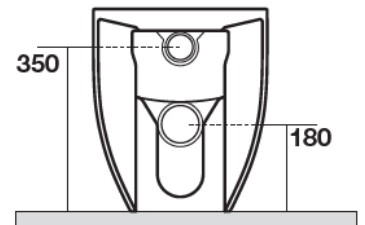

FLO NoRim PEDESTAL PAN & SEAT

KERASAN

Code - FLO-PED-NR-SL

Includes:

311201 Flo Pan

319101 Flo Slim Soft Close Seat

90mm S Trap Connector

Suitable for use with all
TECE Floor Mount Cisterns

Manufactured in Italy
2 Years Warranty