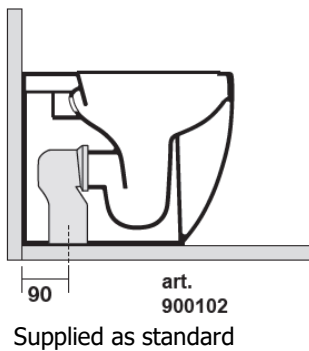

FLO NoRim PEDESTAL PAN & SEAT

KERASAN

Code - FLO-PED-NR-SL

Includes:

311201 Flo Pan

319101 Flo Slim Soft Close Seat

90mm S Trap Connector

Suitable for use with all
TECE Floor Mount Cisterns

Manufactured in Italy
2 Years Warranty

Proudly imported and distributed by
Gro Agencies Pty Ltd
Unit 2 / 37 Howe St, Osborne Park, WA, 6017
P 08 9446 3288 E info@groagencies.com.au W www.groagencies.com.au