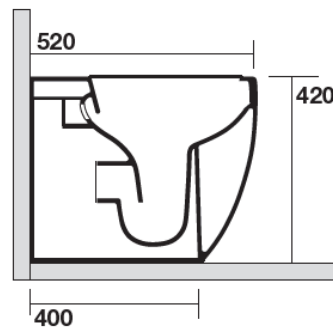

FLO NoRim PEDESTAL PAN & SEAT

KERASAN

Code - FLO-PED-NR-SL

Includes:

311201 Flo Pan

319101 Flo Slim Soft Close Seat

90mm S Trap Connector

Suitable for use with all
TECE Floor Mount Cisterns

Manufactured in Italy
2 Years Warranty

Proudly imported and distributed by
Gro Agencies Pty Ltd
Unit 2 / 37 Howe St, Osborne Park, WA, 6017
P 08 9446 3288 E info@groagencies.com.au W www.groagencies.com.au